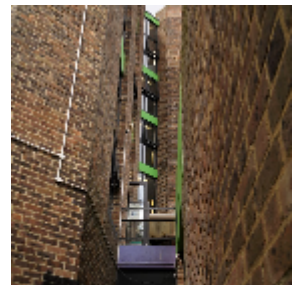

Building on trust... together

Waller Associates Ltd

Web: www.wallerservices.com

Tel: 01795 424 435

Fax: 01795 424 812

sales@wallerservices.com