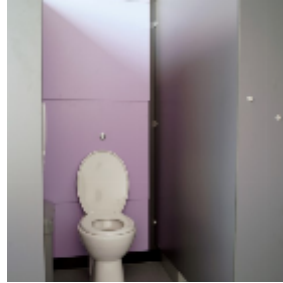

Building on trust... together

Waller Associates Ltd

Web: www.wallerservices.com

Tel: 01795 424 435

Fax: 01795 424 812

sales@wallerservices.com